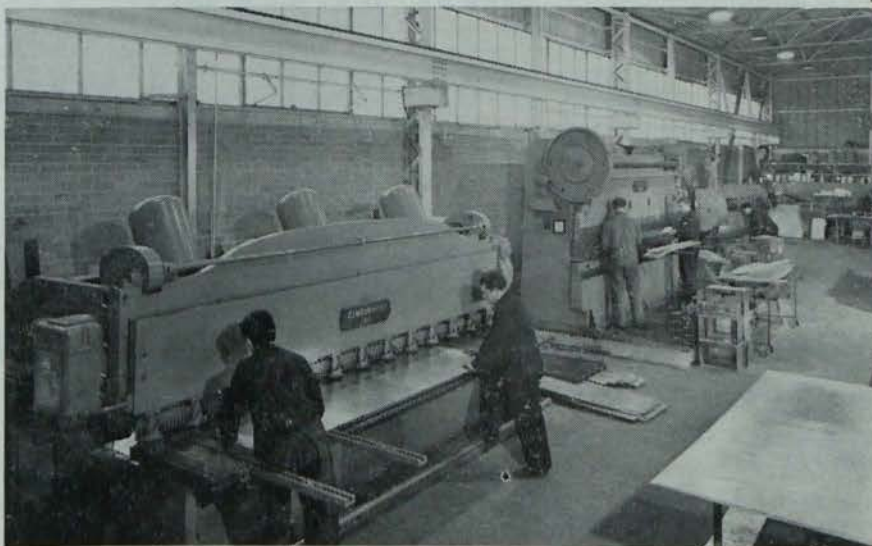

EVERTON ENGINEERING LIMITED

WHITEHOUSE - NEWTOWNABBEY - NORTHERN IRELAND