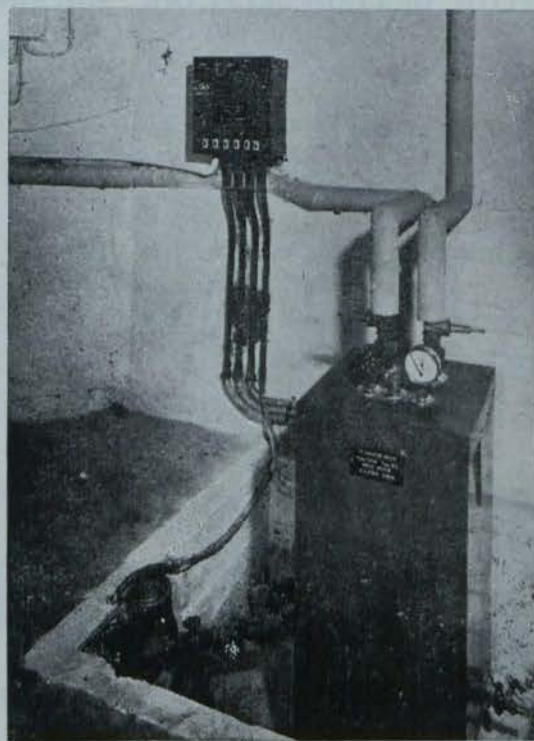

"BEANCO" SOLID FUEL HOME HEATING

The Beanco home heating unit with small bore piping can be readily and economically installed in existing houses or houses under construction. By suitable placing of the radiators, efficient background heating for the whole house—including hot bath water and heated towel rail—can be provided. The radiators are in handsome contemporary style designed to blend with modern decor. Note these other Beanco features:

- Special extra large back boiler and vitreous enamel slow-burning fire.
- 4 Radiators with screw-on brackets.
- 1 C.P. Towel Rail.
- 1 Circulating Pump.

AND IN ADDITION

- 10 Easy Clean Radiator Valves.
- 30 Gall Indirect Cylinder.
- 10 Gall Heating System Feed Tank with ball cock and ball.

Other Central Heating Systems available from Baxendale:

Redfrye Centromatic Vapourising Oil-Fired Boilers — fully automatic.

Wilson Vapourising and Jet fully automatic Oil-Fired Boilers.

Paulomatic Vapourising Oil-Fired Boilers.

Watts Gravity Feed Solid Fuel Boilers.

Trianco Gravity Feed Solid Fuel Boilers.

BAXENDALE & CO. LTD.

PLUMBERS MERCHANTS BUILDERS PROVIDERS
715 Capel St., Dublin. 'Ph. 76711 (12 lines)

LET THE ...

"Augustine"

Fully Automatic ELECTRIC BOILER Solve Your Central Heating Needs

CLEAN ★ COMPACT ★ ECONOMICAL
★ Manufactured in Dublin to patent specification.

Enquiries to:—

EDMOND D. RYDER

46, LOWER DRUMCONDRA ROAD,
DUBLIN.

Telephone 45992.

BRITISH PATENT No. 875, 707, 17th AUG., 1959