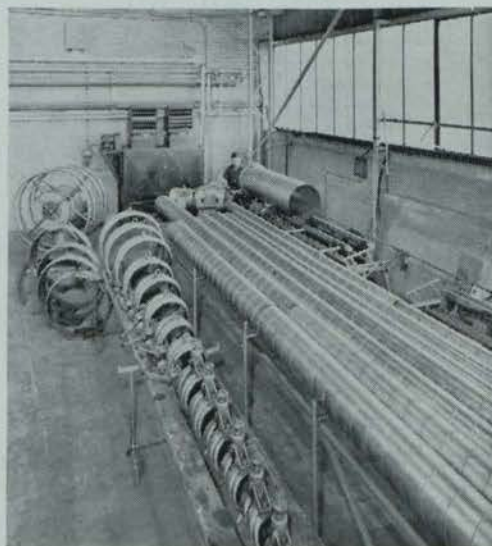

EVERTON ENGINEERING LIMITED

WHITEHOUSE, NEWTOWNABBEY, NORTHERN IRELAND

Telephone: Whitehouse 3456.

Telex: 74674

Everton Engineering is the best equipped company of its type in Ireland. A policy of installing only the finest and most advanced machines and tools available is one of the main reasons for the company's outstanding record of successes since its foundation 19 years ago.

The field of activity is broad, embracing **air conditioning, heating, and ventilating; dust extraction plant; industrial drying equipment; hospital equipment; mechanical handling; structural steelwork and special fabrications.**

Illustrated are recent additions to the range of equipment that sustains this programme.

▲
The Spiro 403 B tubeforming machine makes thin-walled spiral lock-seam tubing for many applications in diameters up to 32" from strip of 0.015"-0.037" thickness. It is particularly suitable for air distribution and for tubing used in agriculture, factories, construction and mining.

Cincinatti all-steel shear (foreground) with shearing capacity of 12 ft. x $\frac{3}{4}$ " thick, and total hold-down pressure of 5 tons. One reason for the shear's 'micrometer accuracy' is the immense power and efficiency of the hydraulic holddowns.

▲
Cincinatti press brakes are seen in the background.