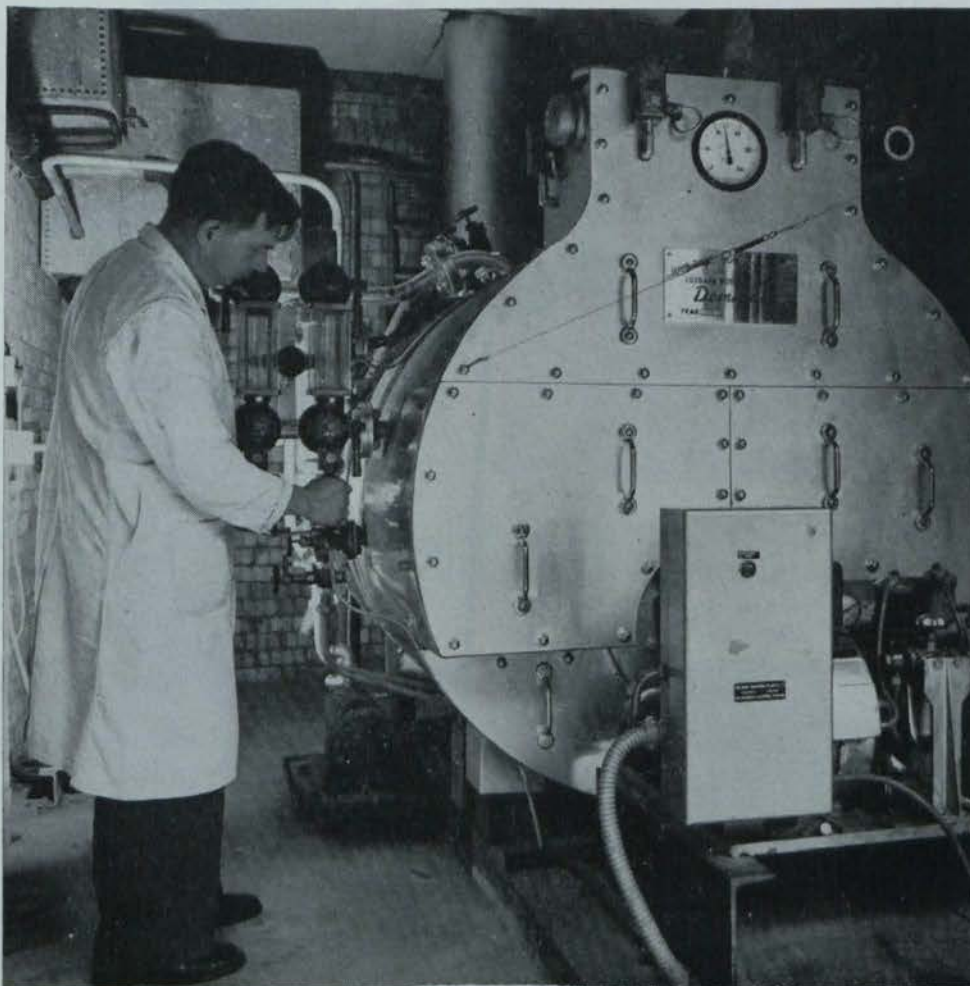

## Demipac WET-BACK PACKAGE BOILER

This installation at a dry cleaners proves that the Demipac only requires a very small floor space to produce a maximum amount of steam. The boiler produces 1,000 lbs. of steam at 100 p.s.i.