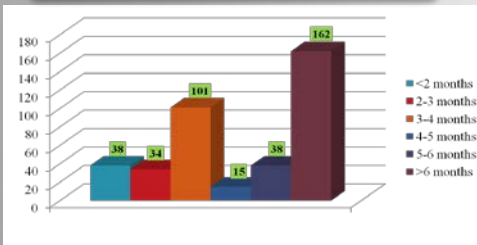

# Undergraduate Work Placement Programmes in Ireland

No. of Undergraduate Courses with Work Placement Per HEI (excluding clinical placements)

No. of Undergraduate Students on Work Placement Per HEI

No. of Undergraduate Students on Work Placement Per Discipline

Length of Work Placements

No. of Placements Per Stage of Course

Results of First National Survey on Undergraduate Work Placement in Irish HEIs

Key Issues for the Future Identified Through First National Consultation with Work Placement Professionals in Irish HEIs