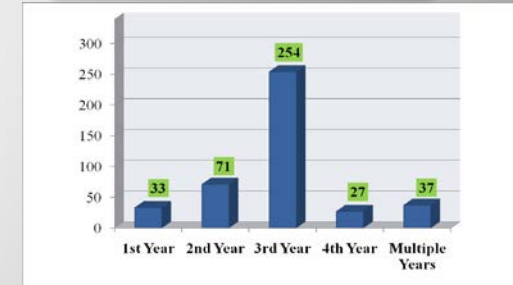

No. of Placements Per Stage of Course

Results of First National Survey on Undergraduate Work Placement in Irish HEIs

Key Issues for the Future Identified Through First National Consultation with Work Placement Professionals in Irish HEIs

Addressing Concerns Over Increasing No. of Unpaid Placements

Overcoming Difficulty in Placing International Students

Trying to Develop Alternatives to Placement for Students with Difficulties

Dealing with Competition from non-HEI Placement Schemes (FAS, IBEC)

Overcoming Obstacles to Securing International Placements