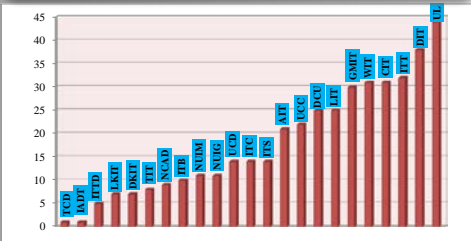

# Undergraduate Work Placement Programmes in Ireland

No. of Undergraduate Courses with Work Placement Per HEI (excluding clinical placements)

No. of Undergraduate Students on Work Placement Per HEI

No. of Undergraduate Students on Work Placement Per Discipline