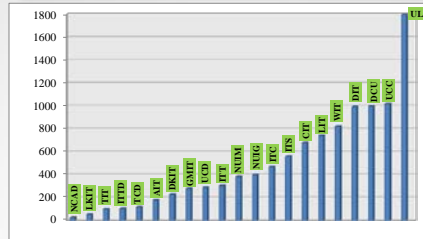

### Recommended Citation

REAP (2010) *REAP Nairti Poster, 2010 : Undergraduate Work Placement Programmes in Ireland*, UCC.

This Other is brought to you for free and open access by the REAP: National Network for Enterprise Engagement at ARROW@TU Dublin. It has been accepted for inclusion in Practice guides by an authorized administrator of ARROW@TU Dublin. For more information, please contact [arrow.admin@tudublin.ie](mailto:arrow.admin@tudublin.ie), [aisling.coyne@tudublin.ie](mailto:aisling.coyne@tudublin.ie), [vera.kilshaw@tudublin.ie](mailto:vera.kilshaw@tudublin.ie).

# Undergraduate Work Placement Programmes in Ireland

No. of Undergraduate Courses with Work Placement Per HEI (excluding clinical placements)

No. of Undergraduate Students on Work Placement Per HEI

No. of Undergraduate Students on Work Placement Per Discipline