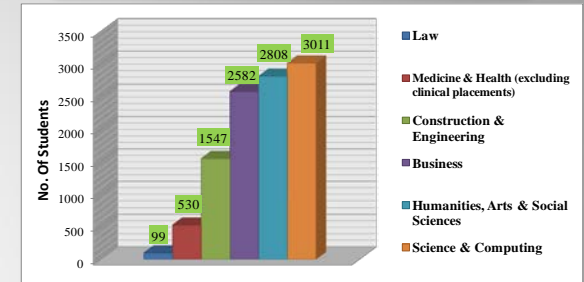

# Undergraduate Work Placement Programmes in Ireland

No. of Undergraduate Courses with Work Placement Per HEI (excluding clinical placements)

No. of Undergraduate Students on Work Placement Per HEI

No. of Undergraduate Students on Work Placement Per Discipline

Length of Work Placements

No. of Placements Per Stage of Course

Results of First National Survey on Undergraduate Work Placement in Irish HEIs

Key Issues for the Future Identified Through First National Consultation with Work Placement Professionals in Irish HEIs